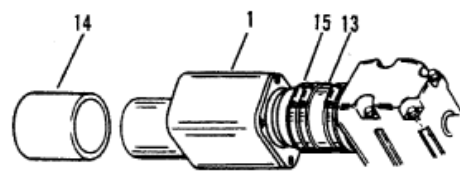

MUFFLER KIT

Parts List						
Ref	Class	Part	Description	Qty	Comment	Footnote
-	42	17705A 3	MUFFLER KIT (CAST IRON ELBO	1		
-	42	17705A 7	MUFFLER KIT (STAINLESS STEE	1		
1	42	17705A 1	MUFFLER	2		
2	42	17820A 1	ELEMENT (INCLUDES O-RING	2		
3	10	28667	SCREW	8		
4	13	26992	LOCKWASHER	8		
5		17833A 1	RISER ASSEMBLY	2		
6	27	41813	GASKET	2		
7	27	818832	GASKET	2		
8	27	41811	GASKET	2		
9	10	813722	SCREW (7") (CAST IRON ELBO	8		
9	10	813721	SCREW (8") (CAST IRON ELBO	2		
10	16	818595	STUD (STAINLESS STEEL ELB	8		
11	12	46132	WASHER (STAINLESS STEEL E	8		
12	11	46335	NUT (STAINLESS STEEL ELBO	8		
-	42	17705A 4	INSTALLATION KIT	1		
13	32	44348T	EXHAUST TUBE	2	NO LONGER INCLUDED IN KIT	
14	32	48659 9	EXHAUST HOSE	2		
15	54	815504372	CLAMP	16		