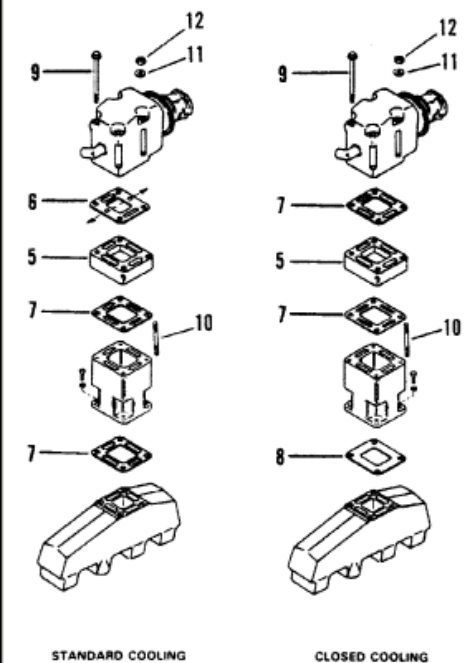

MUFFLER KIT

Parts List						
Ref	Class	Part	Description	Qty	Comment	Footnote
-	42	17705A 3	MUFFLER KIT (CAST IRON ELBO	1		
-	42	17705A 7	MUFFLER KIT (STAINLESS STEE	1		
1	42	17705A 1	MUFFLER	2		
2	42	17820A 1	ELEMENT (INCLUDES O-RING	2		
3	10	28667	SCREW	8		
4	13	26992	LOCKWASHER	8		
5		17833A 1	RISER ASSEMBLY	2		
6	27	41813	GASKET	2		
7	27	818832	GASKET	2		
8	27	41811	GASKET	2		
9	10	813722	SCREW (7") (CAST IRON ELBO	8		
9	10	813721	SCREW (8") (CAST IRON ELBO	2		
10	16	818595	STUD (STAINLESS STEEL ELB	8		
11	12	46132	WASHER (STAINLESS STEEL E	8		
12	11	46335	NUT (STAINLESS STEEL ELBO	8		
-	42	17705A 4	INSTALLATION KIT	1		
13	32	44348T	EXHAUST TUBE	2	NO LONGER INCLUDED IN KIT	
14	32	48659 9	EXHAUST HOSE	2		
15	54	815504372	CLAMP	16		