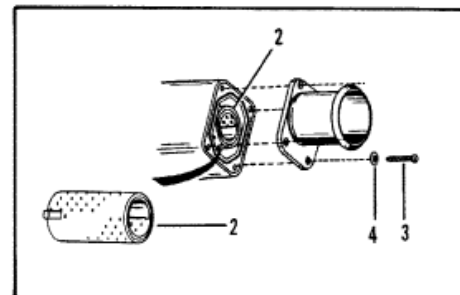

MUFFLER KIT

Parts List						
Ref	Class	Part	Description	Qty	Comment	Footnote
-	42	17705A 3	MUFFLER KIT (CAST IRON ELBO	1		
-	42	17705A 7	MUFFLER KIT (STAINLESS STEE	1		
1	42	17705A 1	MUFFLER	2		
2	42	17820A 1	ELEMENT (INCLUDES O-RING	2		
3	10	28667	SCREW	8		
4	13	26992	LOCKWASHER	8		
5		17833A 1	RISER ASSEMBLY	2		
6	27	41813	GASKET	2		
7	27	818832	GASKET	2		
8	27	41811	GASKET	2		
9	10	813722	SCREW (7") (CAST IRON ELBO	8		
9	10	813721	SCREW (8") (CAST IRON ELBO	2		
10	16	818595	STUD (STAINLESS STEEL ELB	8		
11	12	46132	WASHER (STAINLESS STEEL E	8		
12	11	46335	NUT (STAINLESS STEEL ELBO	8		
-	42	17705A 4	INSTALLATION KIT	1		
13	32	44348T	EXHAUST TUBE	2	NO LONGER INCLUDED IN KIT	
14	32	48659 9	EXHAUST HOSE	2		
15	54	815504372	CLAMP	16		